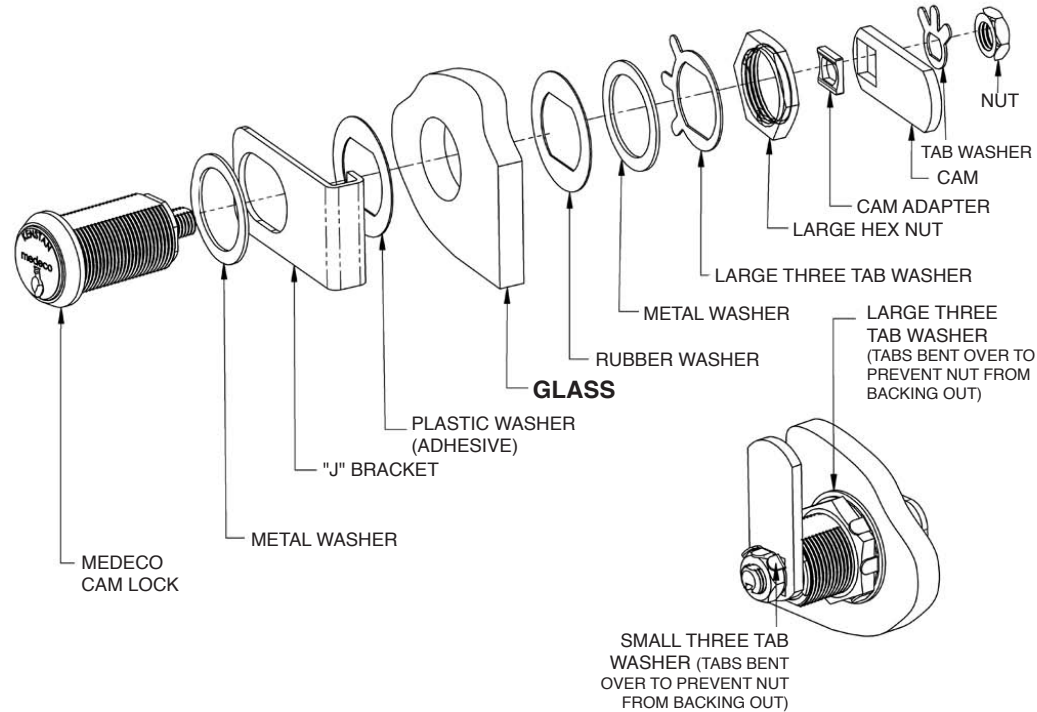

Kenstan LOCK COMPANY

M Medeco Cam Lock Installation Instructions for:

- Glass
- Metal
- Wood

GLASS INSTALLATION - Cam locks (CL_02 or 03) SHOWN with Glass package CLJK25

METAL INSTALLATION - Parts comes standard with the CL_02 & 03 Cam locks

WOOD INSTALLATION - Parts comes standard with the CL_04 & 05 Cam locks