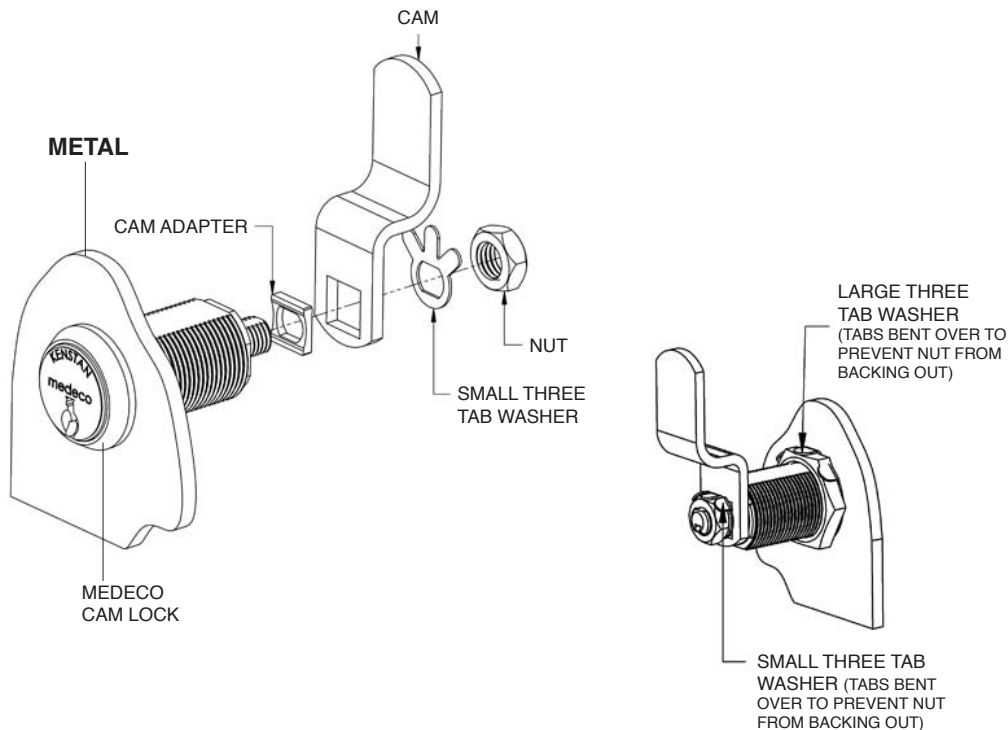

Kenstan LOCK COMPANY

M Medeco Cam Lock Installation Instructions for:

- Glass
- Metal
- Wood

GLASS INSTALLATION - Cam locks (CL_02 or 03) SHOWN with Glass package CLJK25

METAL INSTALLATION - Parts comes standard with the CL_02 & 03 Cam locks

WOOD INSTALLATION - Parts comes standard with the CL_04 & 05 Cam locks