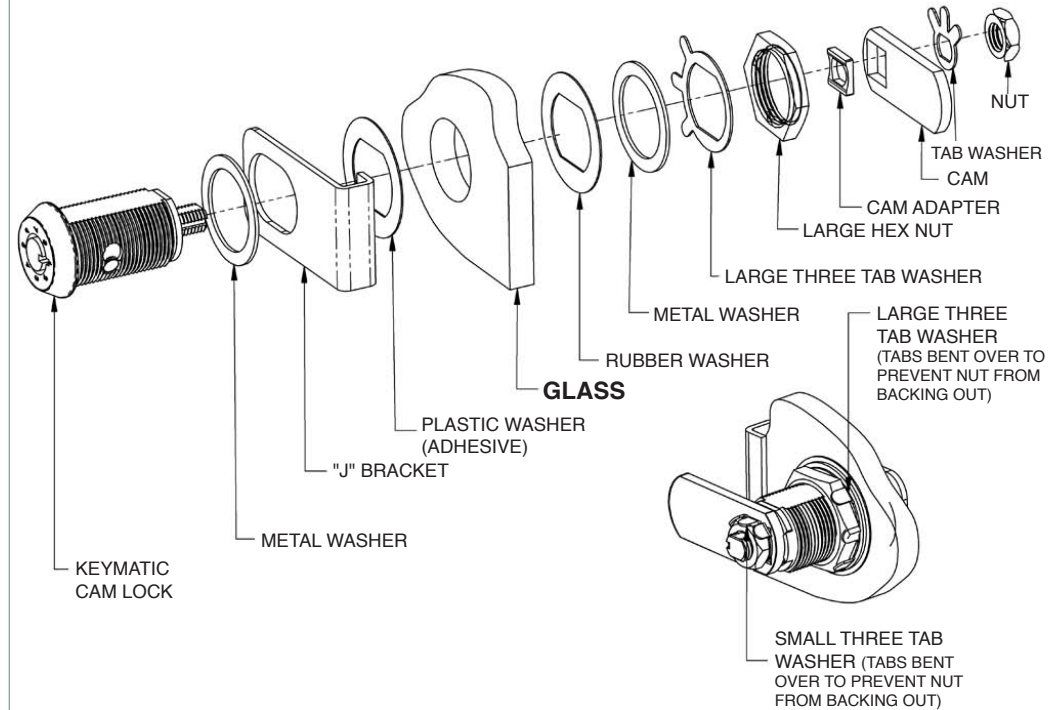

Kenstan LOCK COMPANY

K Keymatic Cam Lock Installation Instructions for:

- Glass
- Metal
- Wood

GLASS INSTALLATION - Cam locks (CL_02 or 03) SHOWN with Glass package CLJK25

METAL INSTALLATION - Parts comes standard with the CL_02 & 03 Cam locks

WOOD INSTALLATION - Parts comes standard with the CL_04 & 05 Cam locks