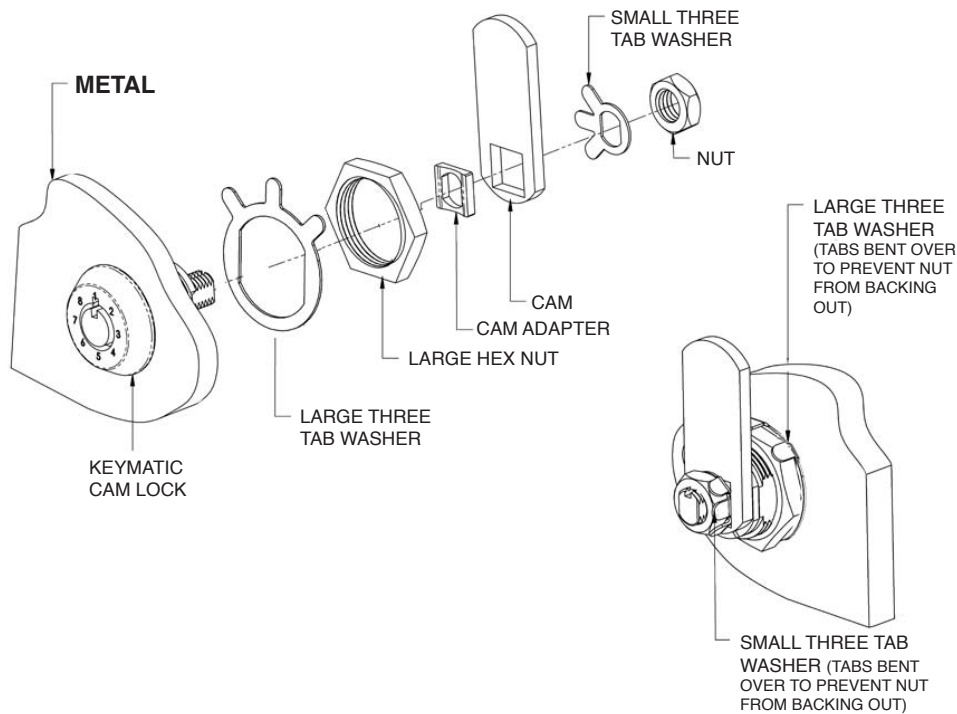

Kenstan LOCK COMPANY

K Keymatic Cam Lock Installation Instructions for:

- Glass
- Metal
- Wood

GLASS INSTALLATION - Cam locks (CL_02 or 03) SHOWN with Glass package CLJK25

METAL INSTALLATION - Parts comes standard with the CL_02 & 03 Cam locks

WOOD INSTALLATION - Parts comes standard with the CL_04 & 05 Cam locks